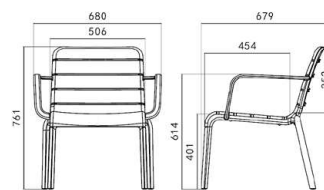

Linea

Chair & Chair with arms

LC4

LC4A

Barstool & Lounge chair

LS6

LS7

LL4A

Side tables

LTB

LTS

LTR

Dal Flip Chair Range — Light, Modern, and Effortlessly Versatile

The Dal Flip Chair Range combines minimalist design with everyday practicality, making it a smart seating solution for a wide range of environments. With its clean lines and distinctive perforated backrest, Flip offers a fresh, contemporary look that complements both modern and classic interiors. Lightweight yet durable, the chair is stackable and has an option for linking, making it ideal for dynamic spaces such as meeting rooms, cafés, breakout zones, schools, and training areas. Built for strength and flexibility, the Flip features a solid steel rod frame that can be chrome plated or powdercoated in a range of modern colours. The ergonomically shaped seat and backrest provide support and comfort during extended sitting, while the perforated back enhances breathability and adds a touch of design sophistication. Stylish, strong, and easy to handle, the Dal Flip Chair Range delivers the perfect blend of form, function, and flexibility — a practical choice for today's adaptable spaces.