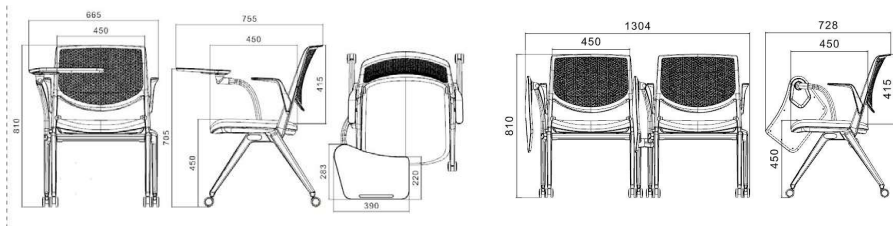

Available on **castors**, the Forum adapts easily to any training room, classroom, or seminar setting — offering the freedom to move, rearrange, and reconfigure spaces in moments. Practical options such as removable arms, a linking connector and a folding writing tablet make the Forum an adaptable choice for multipurpose environments. Whether set up for group workshops, individual study, or large presentations, it delivers effortless functionality with a contemporary look. Durable, easy to maintain, and designed for dynamic spaces, the **Dal Forum Chair brings** a new level of versatility and comfort to the modern learning experience.

Forum

Moulded plastic legs

FCP

FCPA

FCPAT

FCPATL

Dal Nivo Stool — Simple Form, Endless Possibilities

The **Dal Nivo Stool** brings modern versatility and understated design to any learning or collaborative space. With clean lines and a refined silhouette, it's available in **sled** and **three practical seat heights** to suit a variety of settings — from café counters and breakout areas to classrooms, libraries, and bench-height work zones. Its minimalist frame and gently contoured seat create a comfortable perch that encourages interaction, mobility, and connection.

Built for durability and ease of use, the Nivo is lightweight, easy to move, and designed to withstand the demands of education and community environments. The combination of contemporary styling and functional flexibility makes it ideal for spaces that shift between focused learning and social collaboration. Available in a selection of fresh, modern colours, the **Dal Nivo Stool** brings a subtle design statement to any space — smart, simple, and ready for anything.