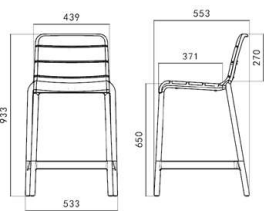

Linea

Chair & Chair with arms

LC4

LC4A

Barstool & Lounge chair

LS6

LS7

LL4A

Side tables

LTB

LTS

LTR

Dal Flip Chair Range — Light, Modern, and Effortlessly Versatile

The Dal Flip Chair Range combines minimalist design with everyday practicality, making it a smart seating solution for a wide range of environments. With its clean lines and distinctive perforated backrest, Flip offers a fresh, contemporary look that complements both modern and classic interiors. Lightweight yet durable, the chair is stackable and has an option for linking, making it ideal for dynamic spaces such as meeting rooms, cafés, breakout zones, schools, and training areas. Built for strength and flexibility, the Flip features a solid steel rod frame that can be chrome plated or powdercoated in a range of modern colours. The ergonomically shaped seat and backrest provide support and comfort during extended sitting, while the perforated back enhances breathability and adds a touch of design sophistication. Stylish, strong, and easy to handle, the Dal Flip Chair Range delivers the perfect blend of form, function, and flexibility — a practical choice for today's adaptable spaces.