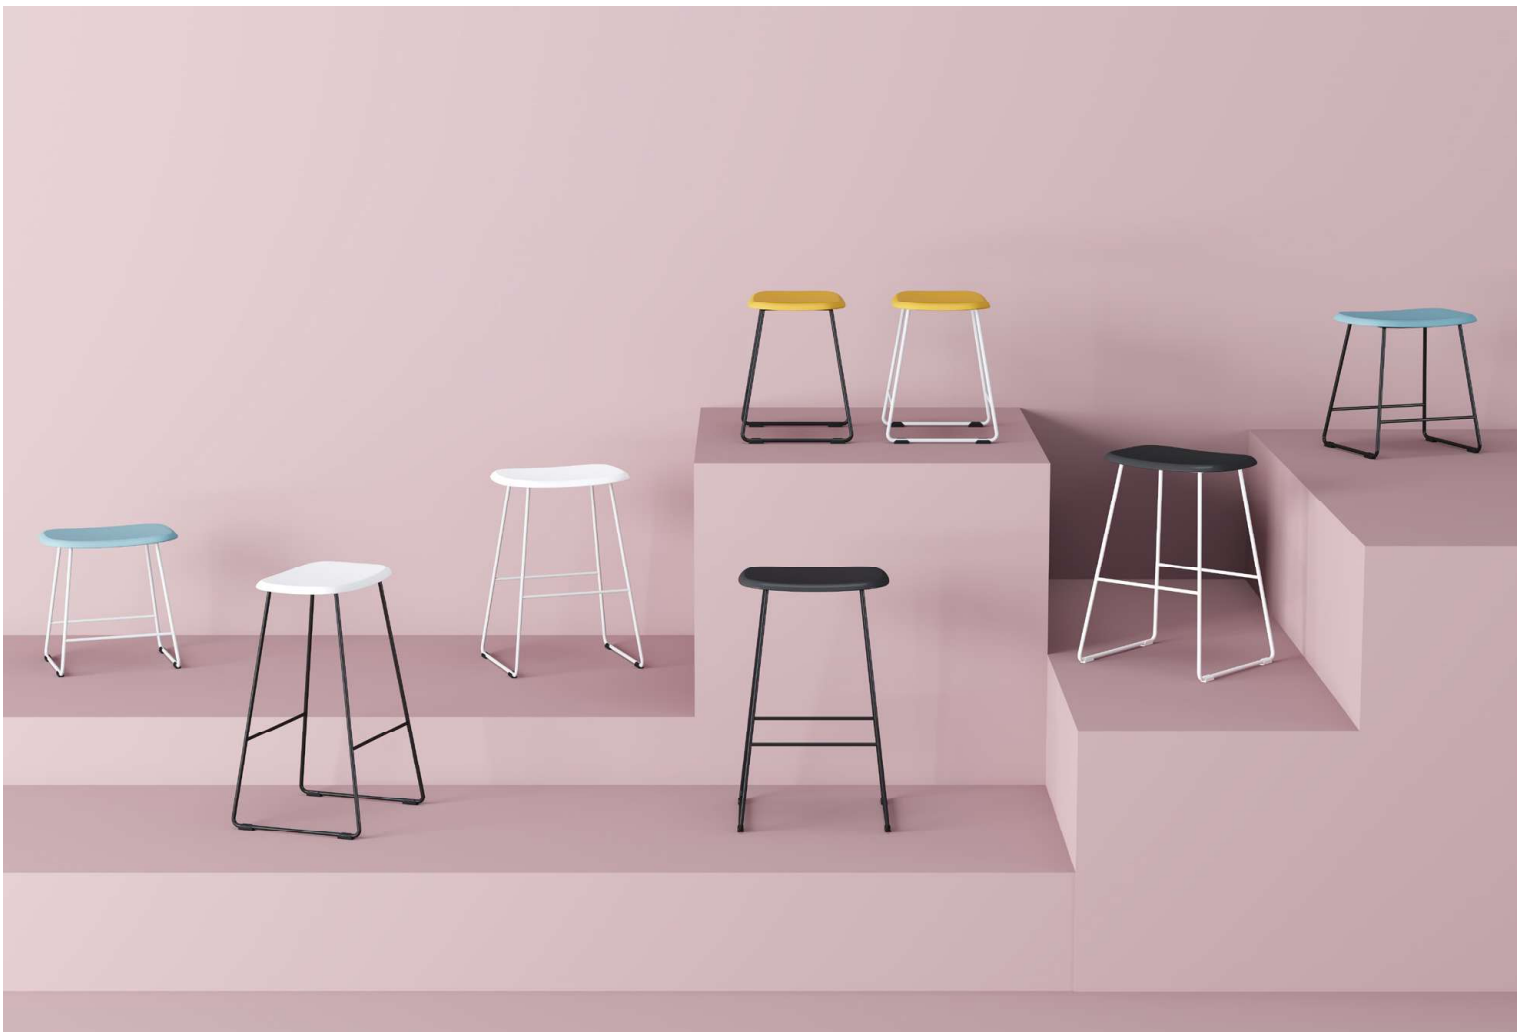

Nivo

Sled frame

Moulded PP seat