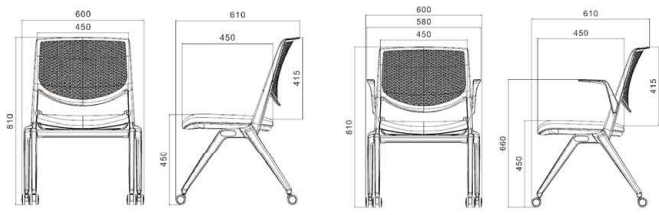

Vika

Sled or 4 leg frames

Dal Forum Chair — Smart, Flexible Seating for Collaborative Spaces

The **Dal Forum Chair** has been purpose-designed for modern learning and training environments where flexibility, comfort, and movement matter. Its lightweight frame and refined ergonomic shaping provide excellent support for extended sessions, while the perforated backrest encourages airflow to keep users cool and comfortable.

Available on **castors**, the Forum adapts easily to any training room, classroom, or seminar setting — offering the freedom to move, rearrange, and reconfigure spaces in moments. Practical options such as removable arms, a linking connector and a folding writing tablet make the Forum an adaptable choice for multipurpose environments. Whether set up for group workshops, individual study, or large presentations, it delivers effortless functionality with a contemporary look. Durable, easy to maintain, and designed for dynamic spaces, the **Dal Forum Chair brings** a new level of versatility and comfort to the modern learning experience.

Forum

Moulded plastic legs

FCP

FCPA

FCPAT

FCPATL

Dal Nivo Stool — Simple Form, Endless Possibilities

The **Dal Nivo Stool** brings modern versatility and understated design to any learning or collaborative space. With clean lines and a refined silhouette, it's available in **sled** and **three practical seat heights** to suit a variety of settings — from café counters and breakout areas to classrooms, libraries, and bench-height work zones. Its minimalist frame and gently contoured seat create a comfortable perch that encourages interaction, mobility, and connection.