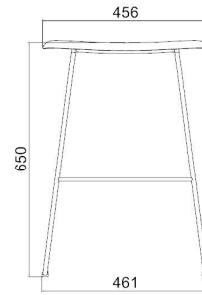

Nivo

Sled frame

Moulded PP seat

NS75

NS65

NS45

Dal Lumo Chair — Light, Strong and Effortlessly Stylish

The Dal Lumo Chair combines sleek contemporary design with durable practicality, making it a versatile choice for both indoor and outdoor environments. Crafted from fibreglass-reinforced polypropylene, the Lumo offers exceptional strength and stability while remaining lightweight and easy to handle.