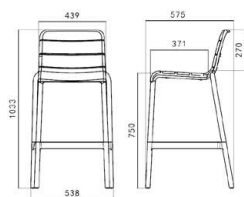

Linea

Chair & Chair with arms

LC4

LC4A

Barstool & Lounge chair

LS6

LS7

LL4A

Side tables

LTB

LTS

LTR

Dal Flip Chair Range — Light, Modern, and Effortlessly Versatile

The Dal Flip Chair Range combines minimalist design with everyday practicality, making it a smart seating solution for a wide range of environments. With its clean lines and distinctive perforated backrest, Flip offers a fresh, contemporary look that complements both modern and classic interiors. Lightweight yet durable, the chair is stackable and has an option for linking, making it ideal for dynamic spaces such as meeting rooms, cafés, breakout zones, schools, and training areas. Built for strength and flexibility, the Flip features a solid steel rod frame that can be chrome plated or powdercoated in a range of modern colours. The ergonomically shaped seat and backrest provide support and comfort during extended sitting, while the perforated back enhances breathability and adds a touch of design sophistication. Stylish, strong, and easy to handle, the Dal Flip Chair Range delivers the perfect blend of form, function, and flexibility — a practical choice for today's adaptable spaces.