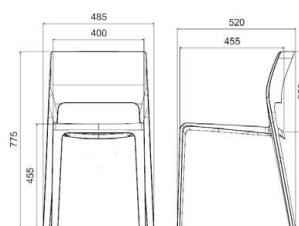

4 leg, stackable