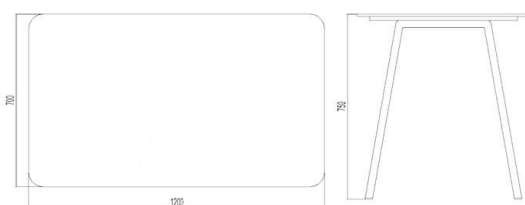

4 Leg tables

FT127