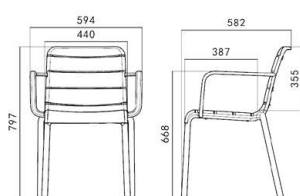

Modo

4 Leg tables

MT137

Dal Linea Chair & Table Range — Contemporary, Versatile, and Built to Endure

The Dal Linea Chair Range brings a modern, cohesive aesthetic to any **indoor or outdoor setting**. Designed for versatility, the Linea collection includes chairs with or without arms, bar stools in multiple heights, and relaxed lounge seating — all crafted with the same refined design language and comfort-focused proportions.

Its clean horizontal slat detailing and smooth, sculpted lines create a contemporary look that suits cafés, outdoor dining areas, breakout zones, and social spaces alike. >> Constructed from **UV-stable, weather-resistant fibreglass-reinforced polypropylene**, every piece in the Linea range delivers exceptional strength and stability, ensuring long-term durability in even the most demanding environments. Available in a selection of vibrant and neutral colours, Linea makes it easy to create visually unified or playfully contrasting settings. Designed for comfort, stackability, and all-weather performance, the Dal Linea Chair Range perfectly balances form and function — a stylish and robust solution for modern outdoor and indoor spaces.

Linea

Chair & Chair with arms

LC4

LC4A

Barstool & Lounge chair

LS6

LS7

LL4A