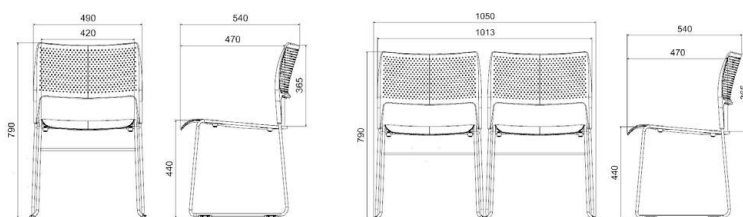

FSL

Sled frame

Linking feet clips available

FSN