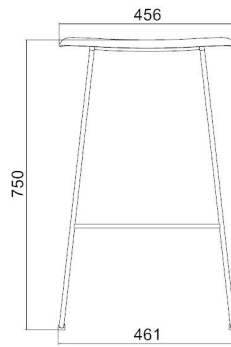

Sled frame

Moulded PP seat

NS75