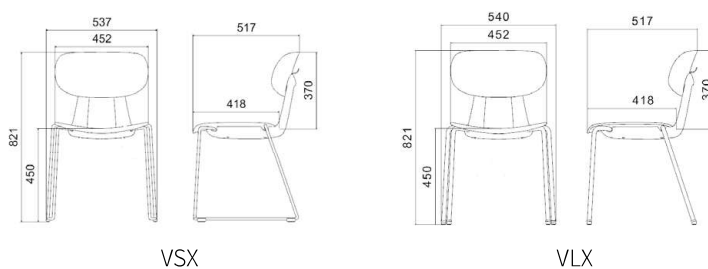

Sled or 4 leg frames