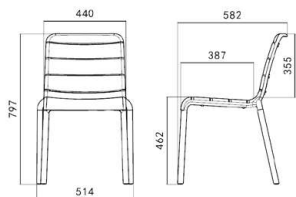

Chair & Chair with arms

LC4