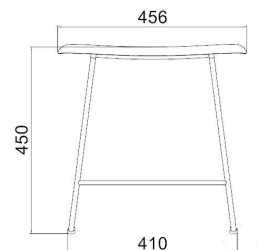

Nivo

Sled frame

Moulded PP seat

NS75

NS65

NS45

Dal Lumo Chair — Light, Strong and Effortlessly Stylish

The Dal Lumo Chair combines sleek contemporary design with durable practicality, making it a versatile choice for both indoor and outdoor environments. Crafted from fibreglass-reinforced polypropylene, the Lumo offers exceptional strength and stability while remaining lightweight and easy to handle.