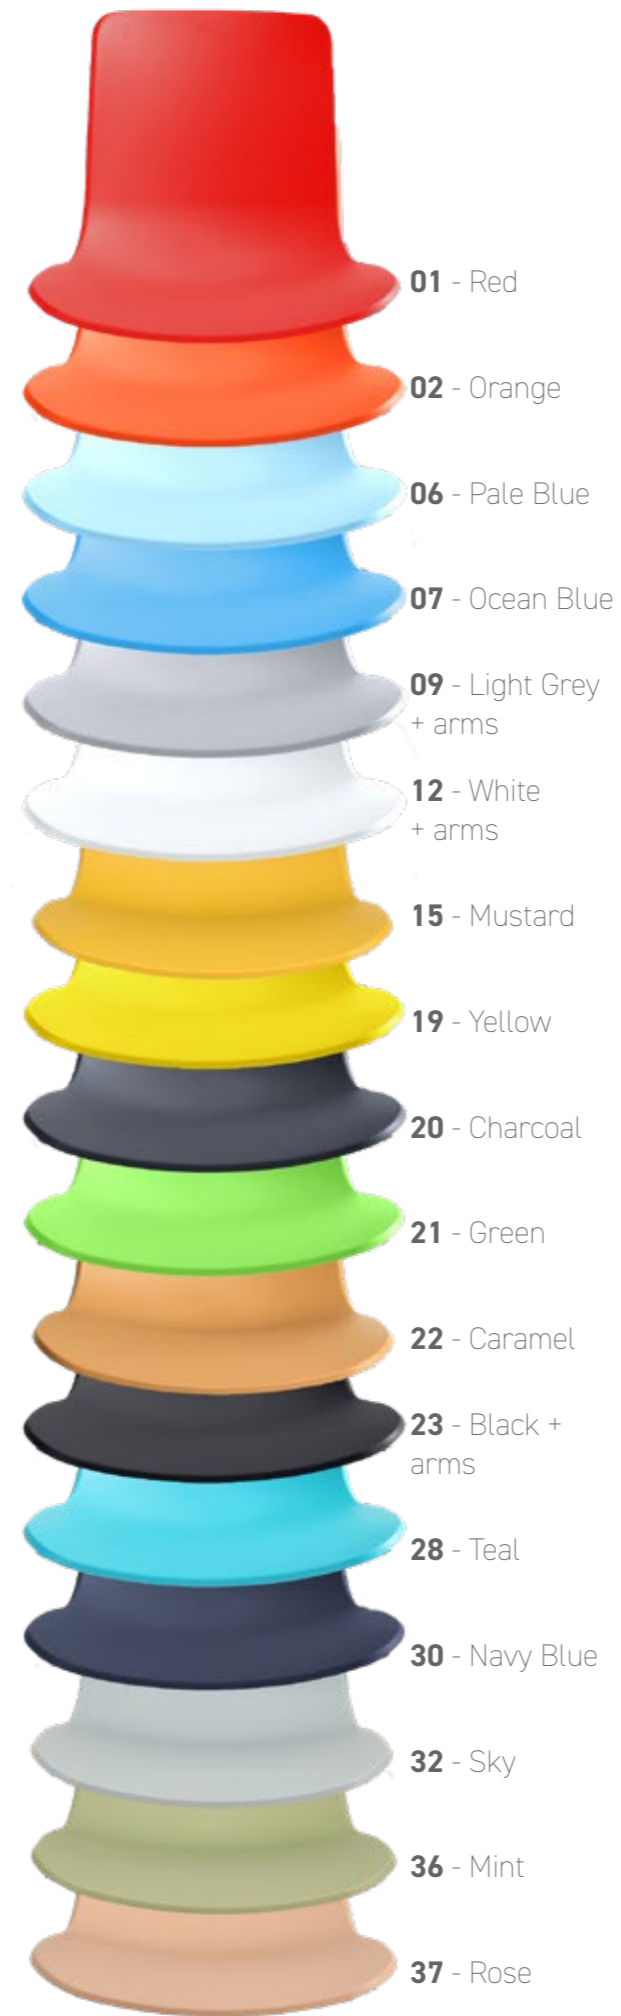

acti

Dal

acti

Dal Acti chairs & stools are all about choice, and having some fun with the design, colours and range.

There are 17 plastic shell colours, all stocked in Australia, and over 25 different frame options. You can even have the frame powdercoated to the colour of your choice. Adding some upholstery can finish the chair off beautifully, a vinyl seat pad makes sense in a space where cleaning is important, or mabe a fully upholstered Acti to step it up a notch.

Dal acti

Acti with seat pad

Acti fully upholstered

Warwick Gravity - house fabric range

ICE 564	SLATE 754	ONYX 765
DRIFTWOOD 777	STEEL 779	NAVY 780
FOREST 792	SAND 796	TEAL 798
DENIM 766	SCARLET 767	CHOCOLATE 775
APPLE 784	BRICK 786	CLOUD 788
MOCHA 814	PETAL 819	POMEGRANATE 820