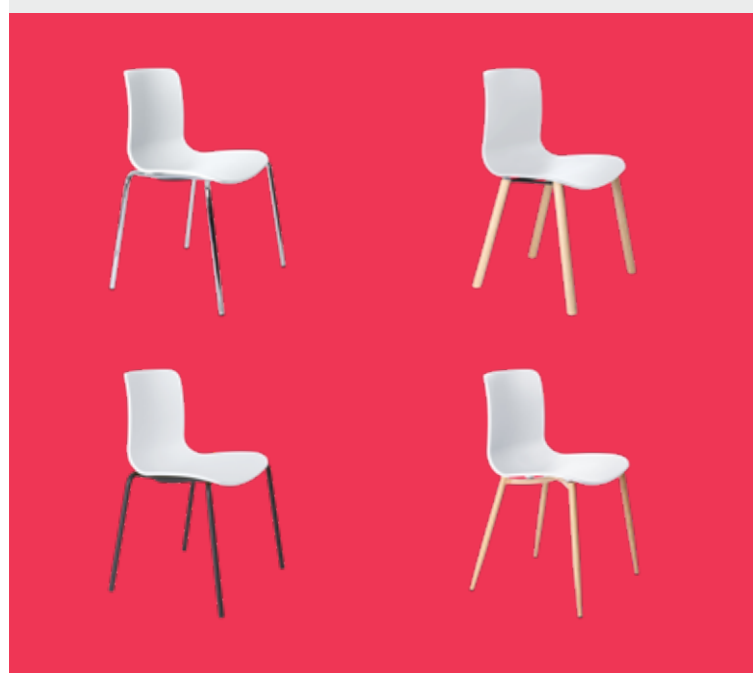

Dal acti 4 LEG CHAIRS

4 leg chairs

450, 400 & 350mm seat height

Acti metal 4 leg with chrome or black powdercoat frame & the option of custom powdercoat. For education projects Acti has lower height metal 4 leg frames to suit 350 & 400mm seat heights, in chrome or custom powdercoat

Timber 4 leg chair with steel reinforced polished beech legs

Timberlook coated metal 4 leg

4 LEG CHAIRS

	4 LEG CHAIR 450 METAL	4 LEG CHAIR 400 METAL	4 LEG CHAIR 350 METAL	4 LEG CHAIR BEECH TIMBER	4 LEG CHAIR (TIMBERGRAIN POWDERCOAT)
SEAT HEIGHT	450	400	350	450	450
SEAT WIDTH	470	470	470	470	470
SEAT DEPTH	370	370	370	370	370
BACK HEIGHT	370	370	370	370	370
BACK WIDTH	360	360	360	360	360
OVERALL HEIGHT	790	740	690	790	800
OVERALL WIDTH	540	535	530	480	480
OVERALL DEPTH	480	465	450	495	500
WEIGHT RATING	150kg	150kg	150kg	130kg	130kg
FRAME CODES					
BLACK POWDERCOAT	A4B	-	-	-	-
CHROME	A4C	AZC	AYC	-	-
BEECH TIMBER	-	-	-	A4T	-
TIMBER POWDERCOAT	-	-	-	-	A4P