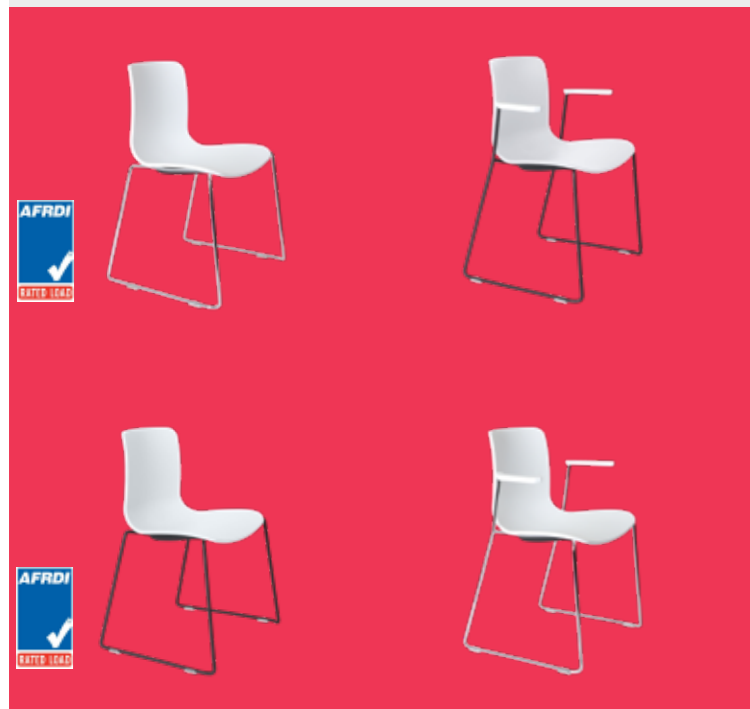

acti SLED CHAIRS

Sled chairs

450mm seat height

Acti sled chairs with chrome or black powdercoat frame & the option of custom powdercoat frames, the Acti sled is AFRDI certified with a SWL of 150kg

Acti sled chair with arms, chrome or black powdercoat frame also the option of custom powdercoat frames, arms are available in 3 colours

SLED CHAIRS

	SLED CHAIR NO ARMS	SLED CHAIR WITH ARMS
SEAT HEIGHT	450	450
SEAT WIDTH	470	470
SEAT DEPTH	370	370
BACK HEIGHT	370	370
BACK WIDTH	360	360
OVERALL HEIGHT	790	800
OVERALL WIDTH	560	570
OVERALL DEPTH	505	515
ARM HEIGHT ABOVE SEAT	-	190
ARM WIDTH	-	40
ARM LENGTH	-	200
DISTANCE BETWEEN ARMS	-	480
WEIGHT RATING	150kg	150kg
FRAME CODES		
BLACK POWDERCOAT	ASB	ARB
CHROME	ASC	ARC